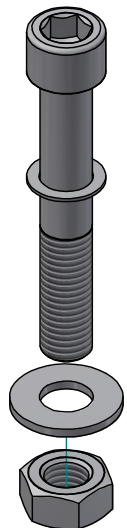

Cod.Y-LA047
Fixing screw kit

Cod.Y-LA048
Fixing screw kit

PART LIST			
CODE	DESCRIPTION	MATERIAL	Q.TY
Y-L0272	Pad-eye body	Aluminium	1
Y-LA047	Fixing screw kit	Various	2
Y-LA048	Fixing screw kit	Various	2

Dyneema pad-eye DPE D14 Screws
M14
DESCRIPTION

7516
MODEL CODE

25/09/2023
DATE
23092507
DWG N.
1 / 1
REV.
PG.