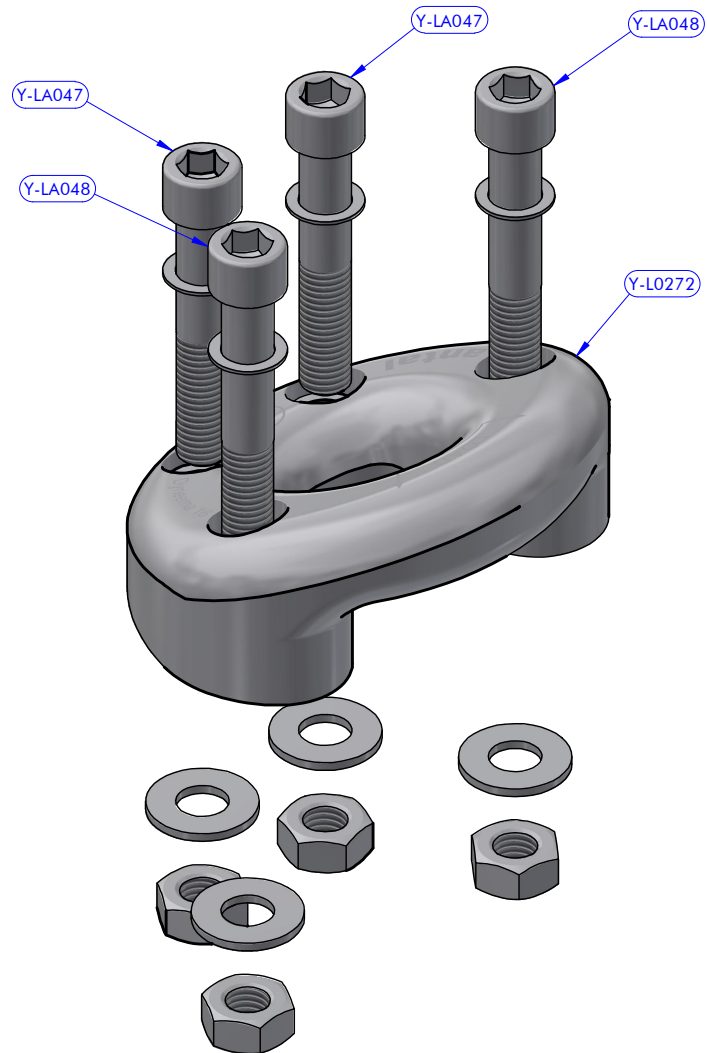

Cod.Y-LA047
Fixing screw kit

Cod.Y-LA048
Fixing screw kit

PART LIST			
CODE	DESCRIPTION	MATERIAL	Q.TY
Y-L0272	Pad-eye body	Aluminium	1
Y-LA047	Fixing screw kit	Various	2
Y-LA048	Fixing screw kit	Various	2

Dyneema pad-eye DPE D14 Screws
M14
DESCRIPTION

7516
MODEL CODE

25/09/2023
DATE
23092507
DWG N.
1 / 1
REV.
PG.